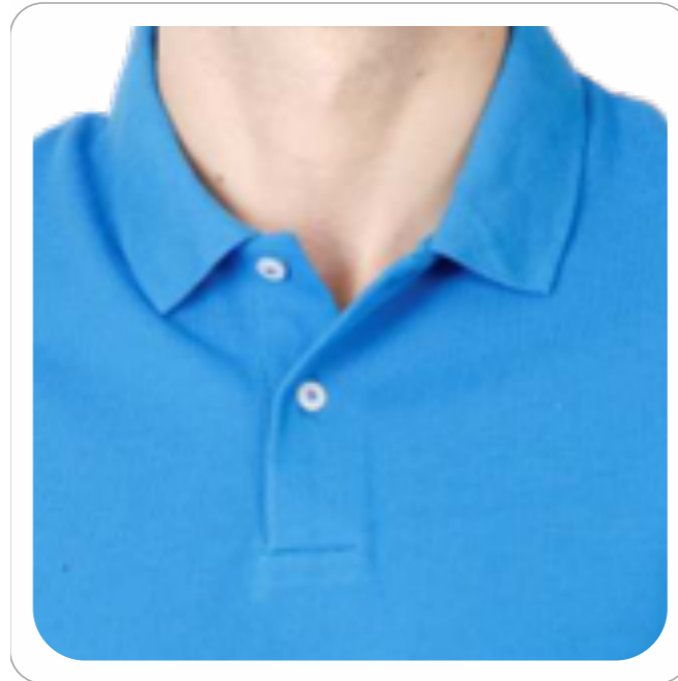

RARE RABBIT

COLOR

WHITE

FIT & SIZING

REGULAR FIT

UNISEX TEE

MATERIAL

100% COTTON

SIZES

S M L XL XXL

POLO TEE

RARE RABBIT

COLOR

DARK BLUE

FIT & SIZING

REGULAR FIT