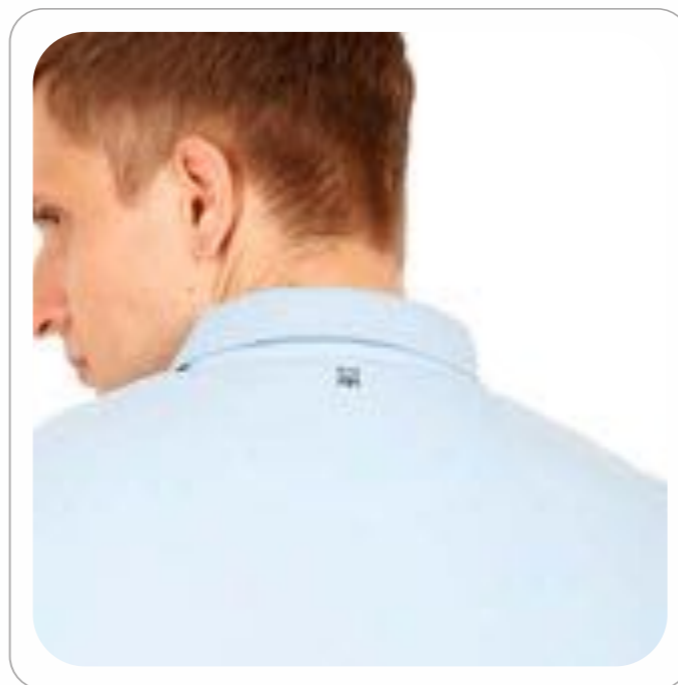

MATERIAL

100% COTTON

SIZES

S M L XL XXL

POLO TEE

RARE RABBIT

COLOR

LIGHT BLUE

FIT & SIZING

REGULAR FIT

SMALL COLLAR

MATERIAL

100% COTTON

SIZES

S M L XL XXL

POLO TEE