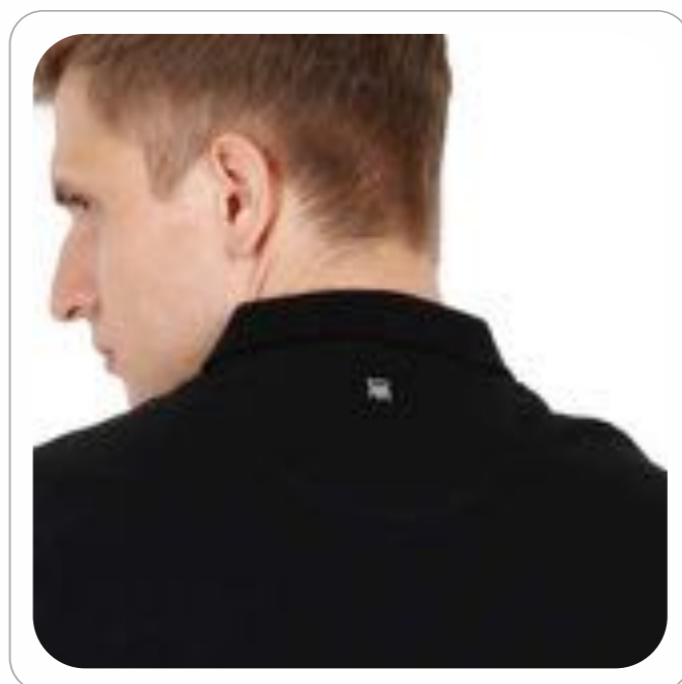

UNISEX TEE

MATERIAL

100% COTTON

SIZES

S M L XL XXL

POLO TEE

RARE RABBIT

COLOR