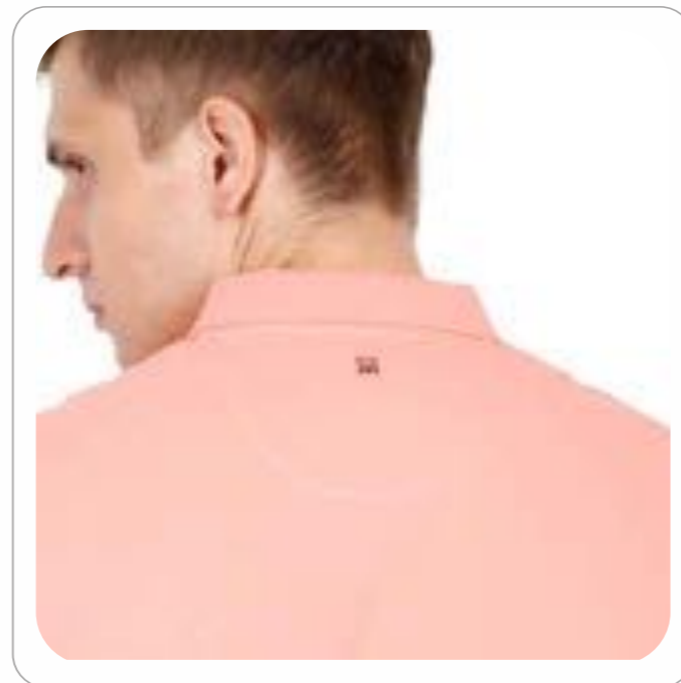

Institutional Catalog 2020

POLO TEE

RARE RABBIT

COLOR

PEACH

FIT & SIZING

REGULAR FIT

UNISEX TEE

MATERIAL

100% COTTON

SIZES

S M L XL XXL

POLO TEE

RARE RABBIT

COLOR

LIGHT BLUE

FIT & SIZING

REGULAR FIT

SMALL COLLAR

MATERIAL

100% COTTON

SIZES

S M L XL XXL

POLO TEE

RARE RABBIT

COLOR

WHITE

FIT & SIZING

REGULAR FIT

UNISEX TEE

MATERIAL

100% COTTON