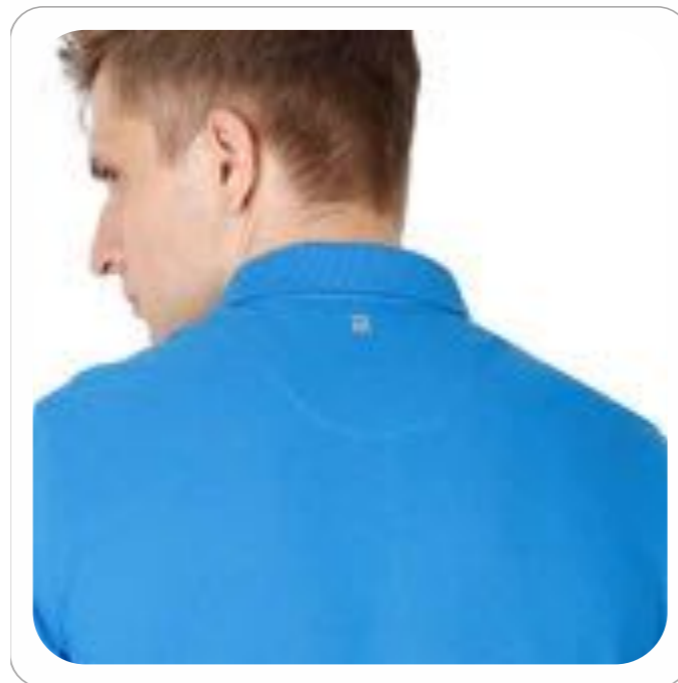

RARE RABBIT

COLOR

WHITE

FIT & SIZING

REGULAR FIT

UNISEX TEE

MATERIAL

100% COTTON

SIZES

S M L XL XXL

POLO TEE

RARE RABBIT

COLOR

DARK BLUE

FIT & SIZING

REGULAR FIT