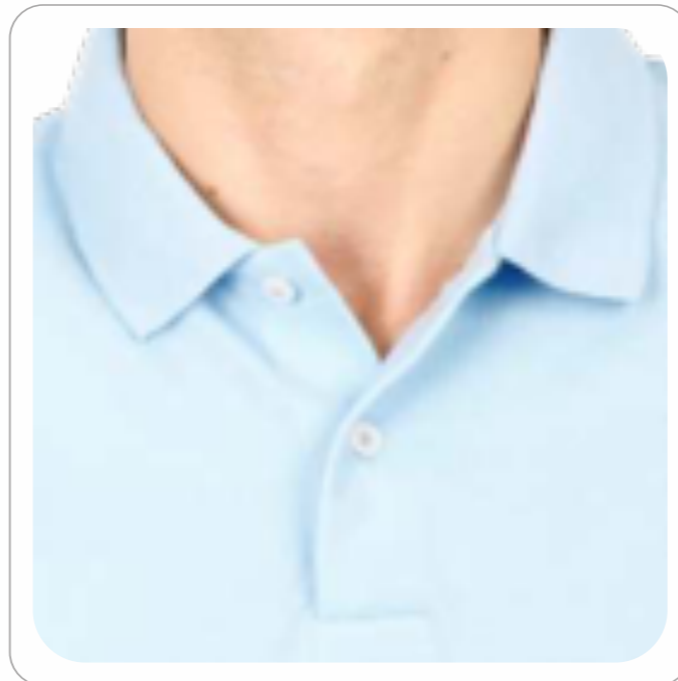

MATERIAL

100% COTTON

SIZES

S M L XL XXL

POLO TEE

RARE RABBIT

COLOR

LIGHT BLUE

FIT & SIZING

REGULAR FIT

SMALL COLLAR

MATERIAL

100% COTTON

SIZES

S M L XL XXL

POLO TEE